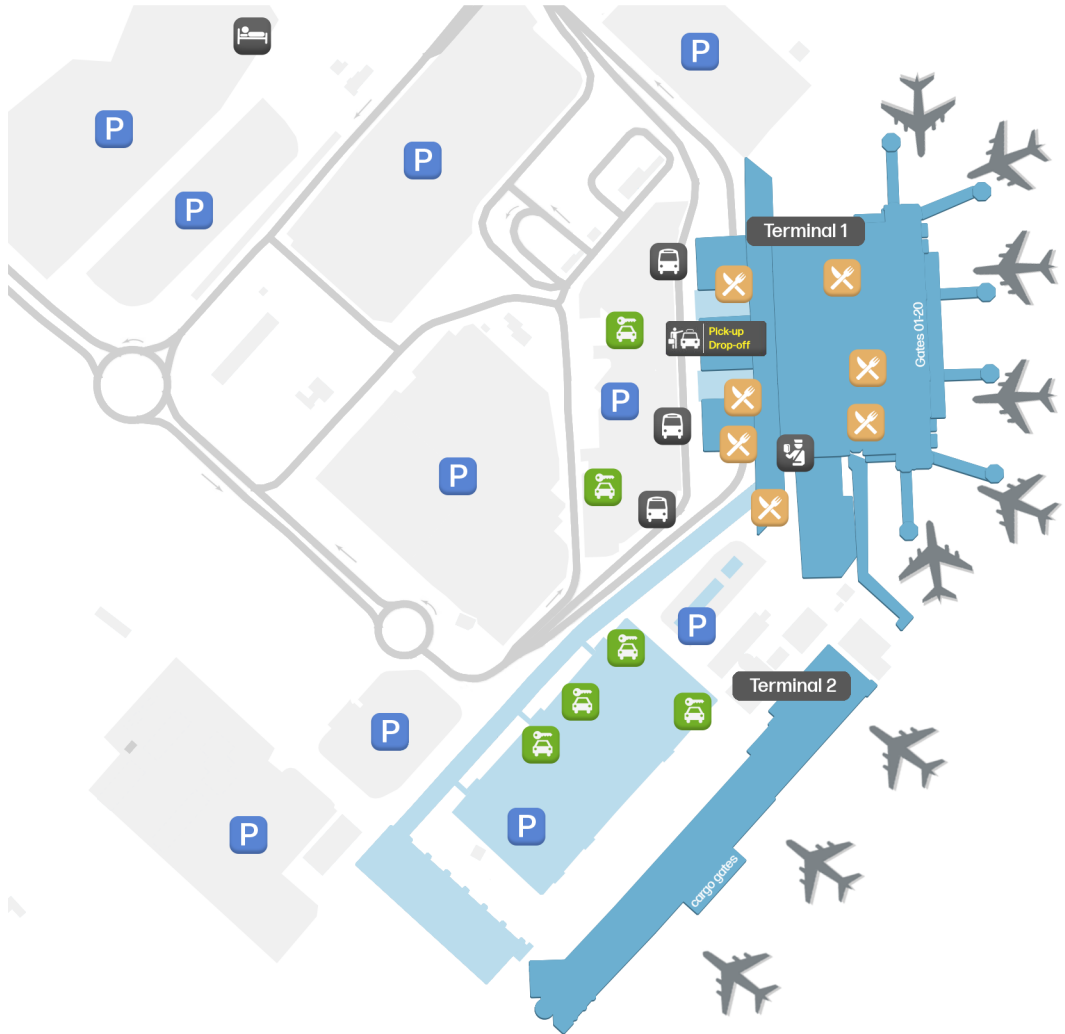

Venice Marco Polo Airport (VCE)

airportmaps.com