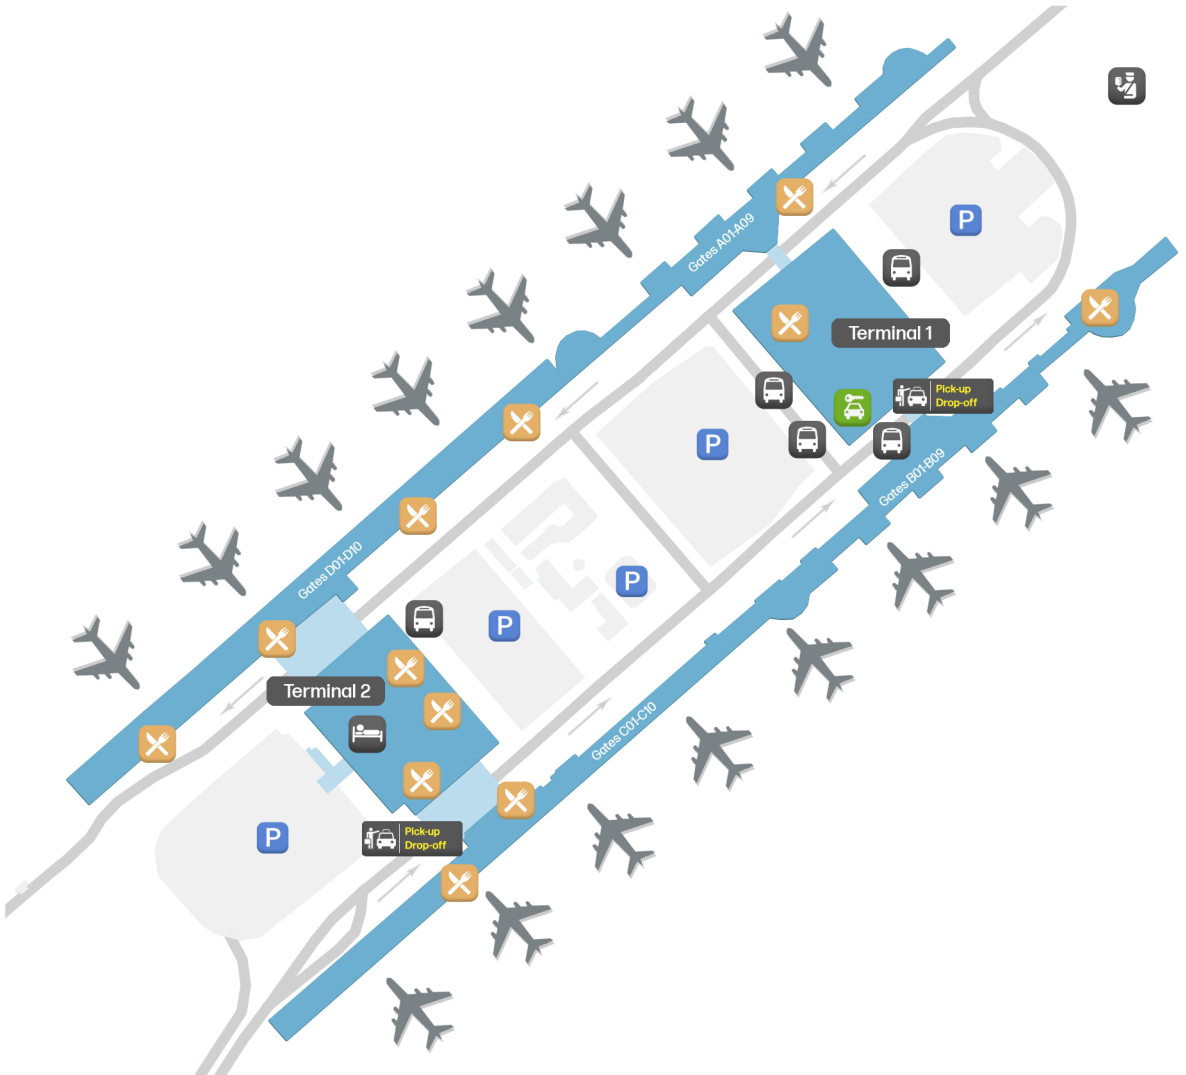

Taiwan International Airport Taipei (TPE)

airportmaps.com

Pick up & drop-off area

Parking

Bus

Security

Food

Hotel

Car rentals