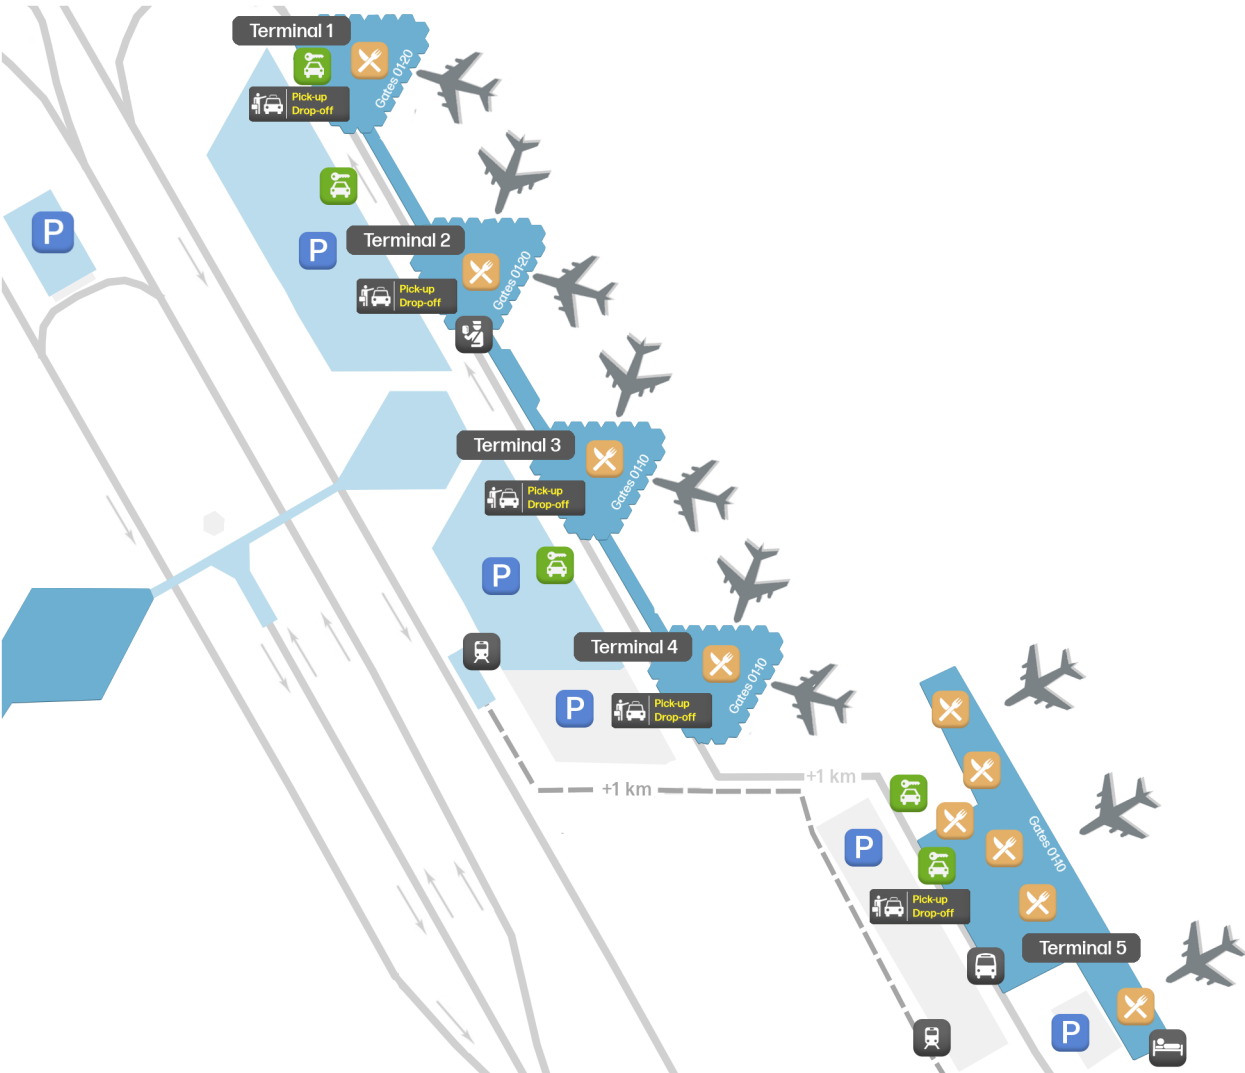

King Khaled International Riyadh (RUH)

airportmaps.com

- Pickup & drop-off area
- Parking
- Train
- Bus
- Security
- Food
- Hotel
- Car rentals