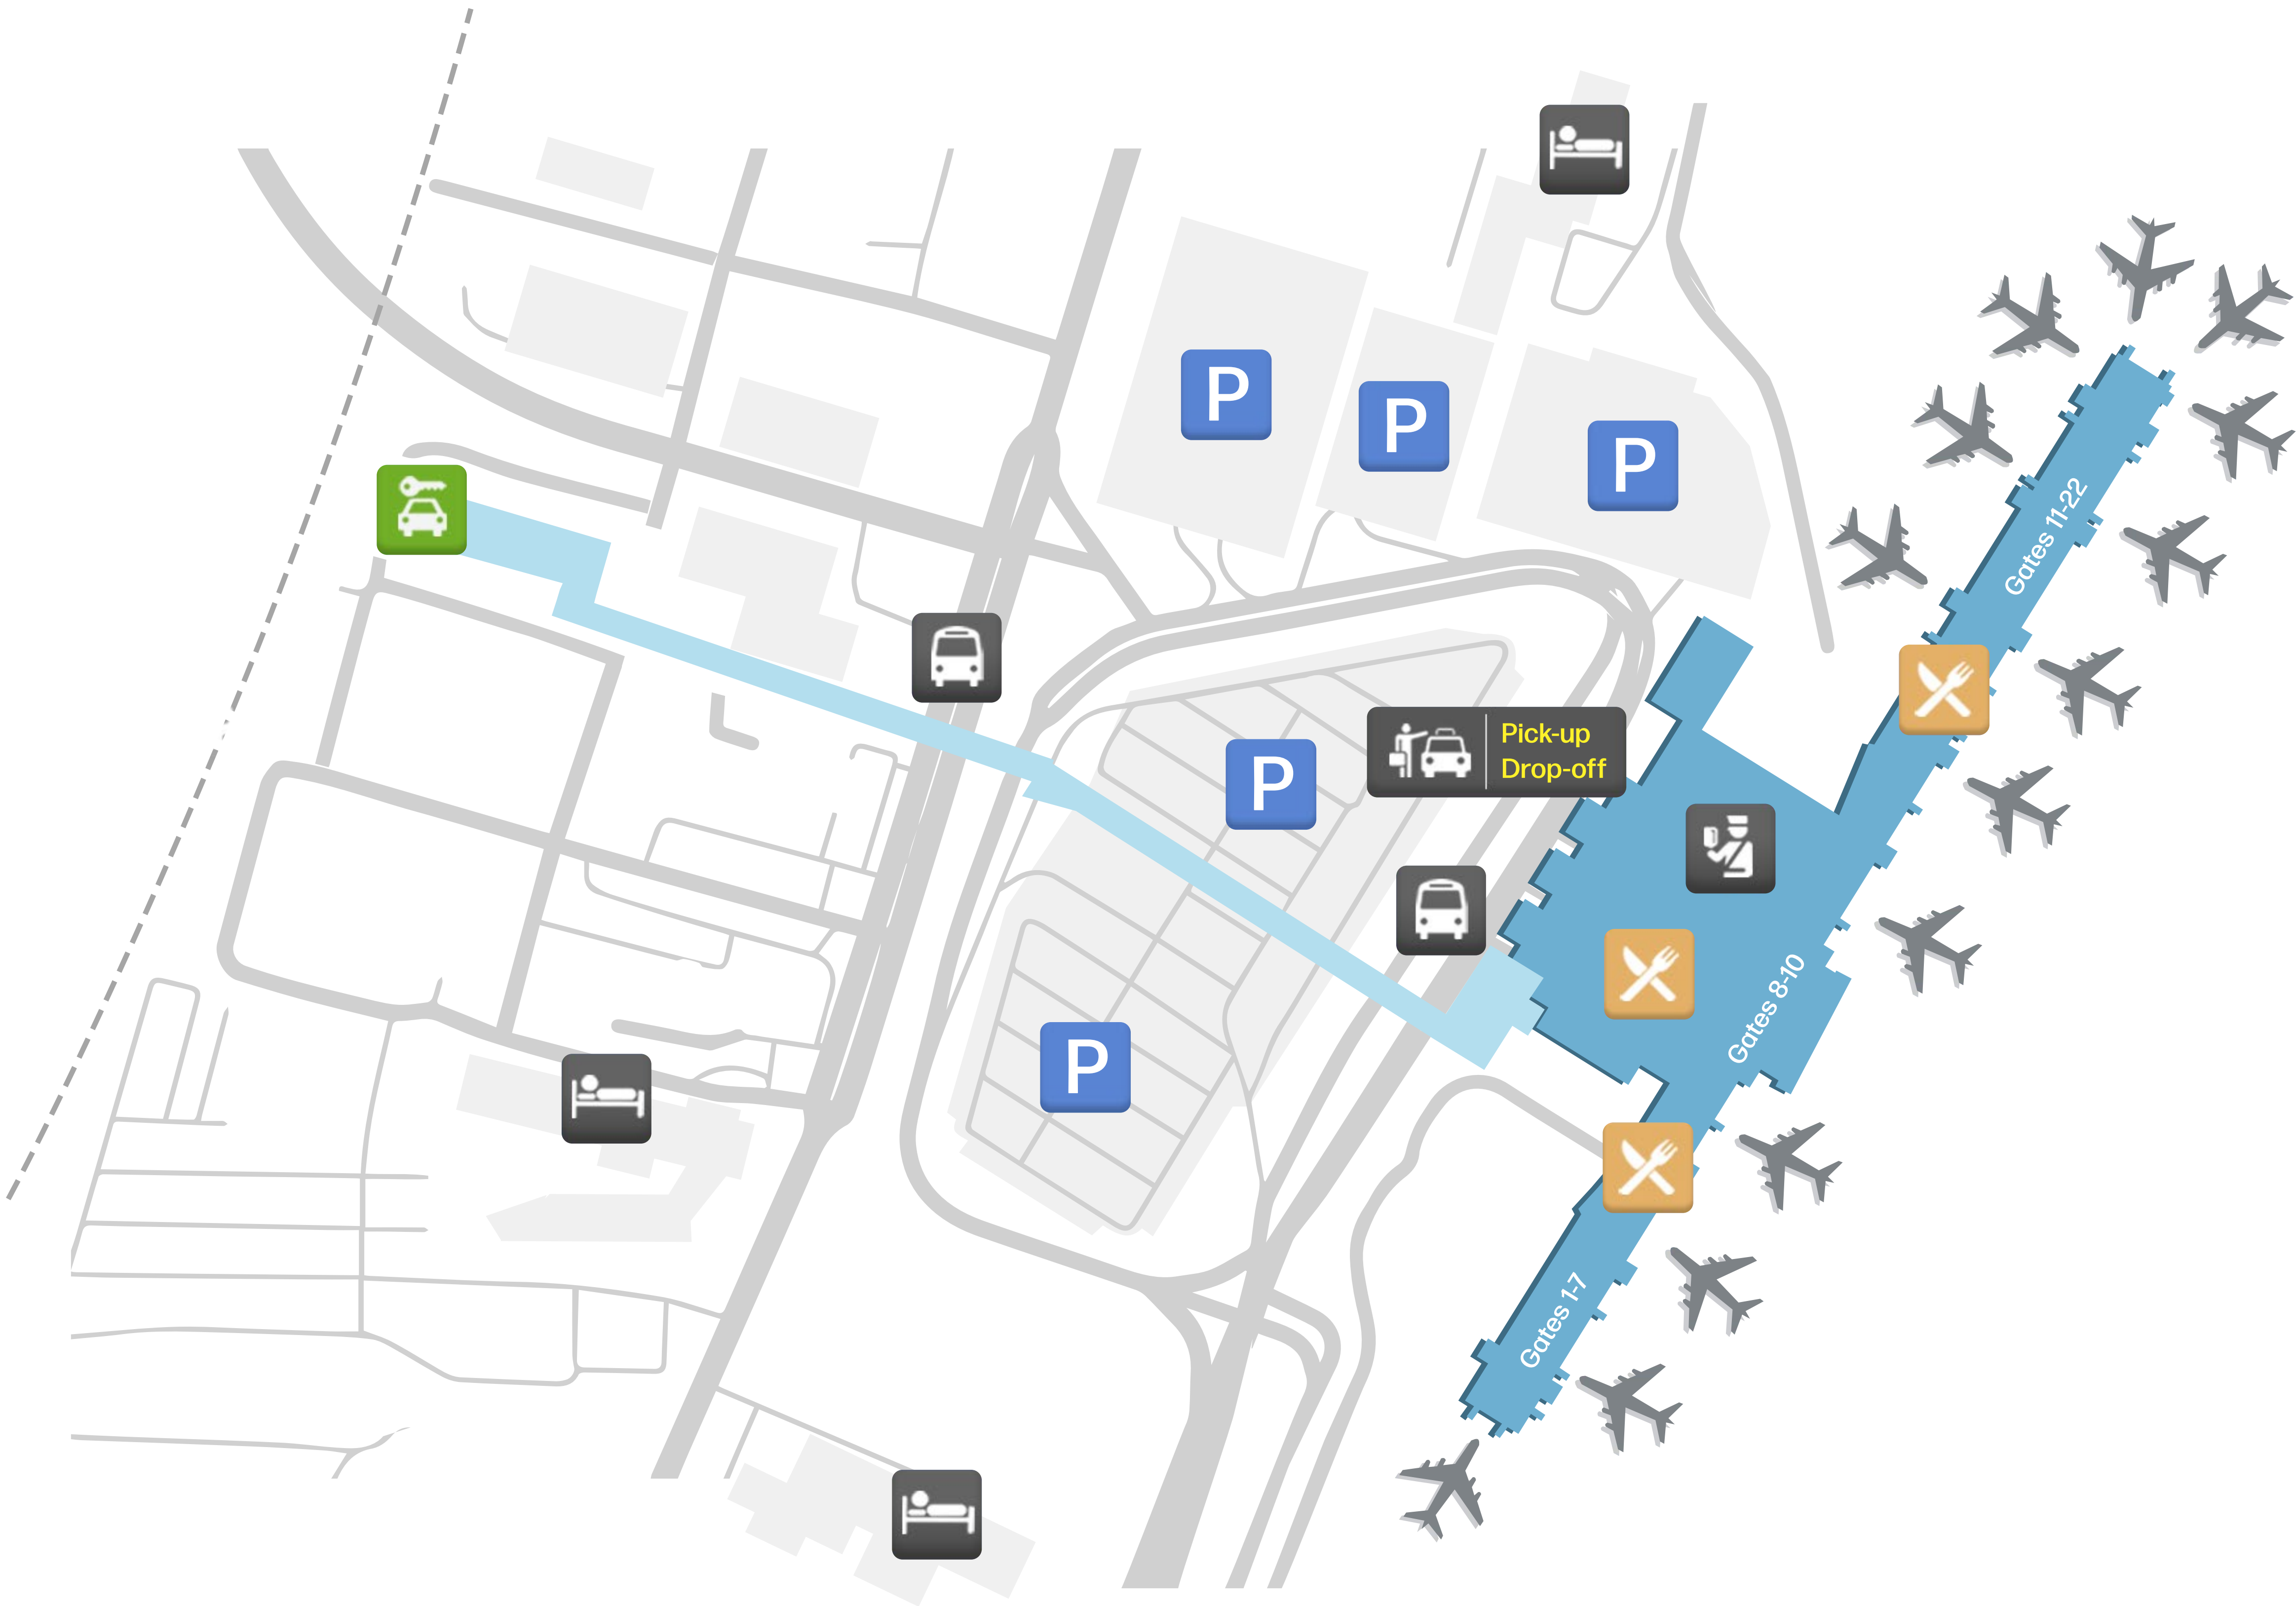

Rhode Island T.F. Green International Airport (PVD)

airportmaps.com