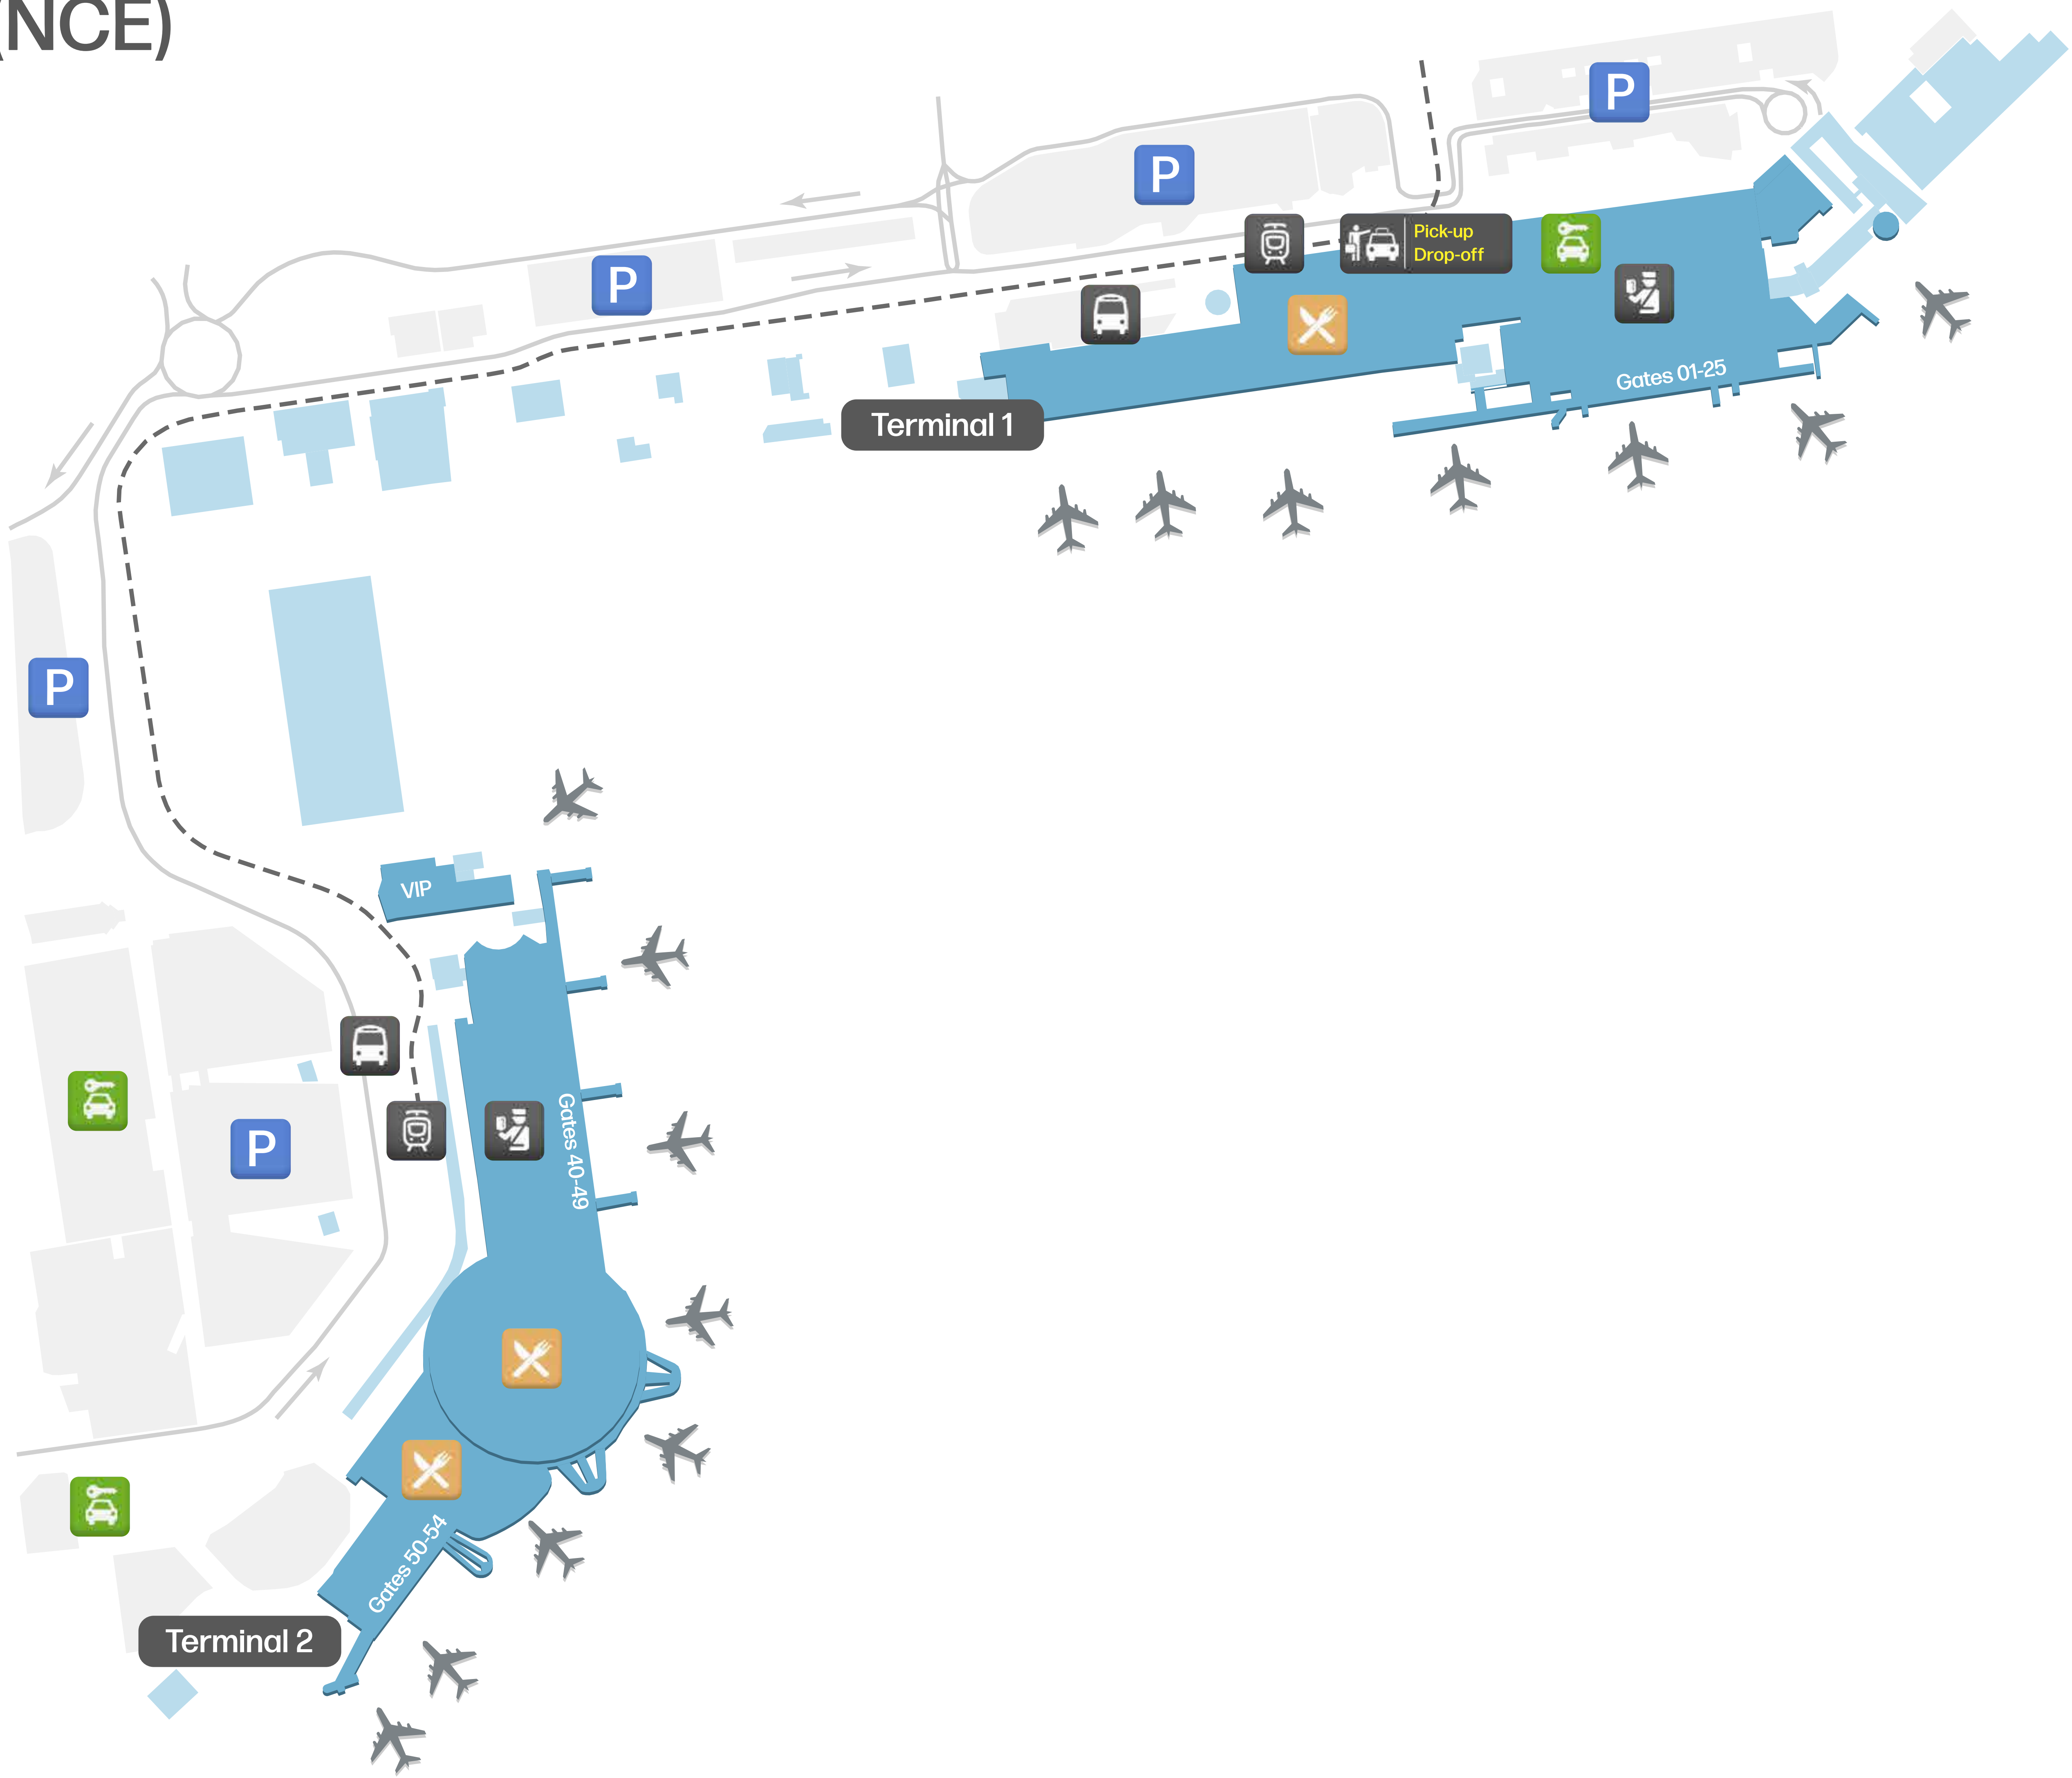

Cote D Azur Airport (NCE)

airportmaps.com

- Pick up & drop-off area
- Parking
- Airport tram
- Bus
- Security
- Food
- Car rentals