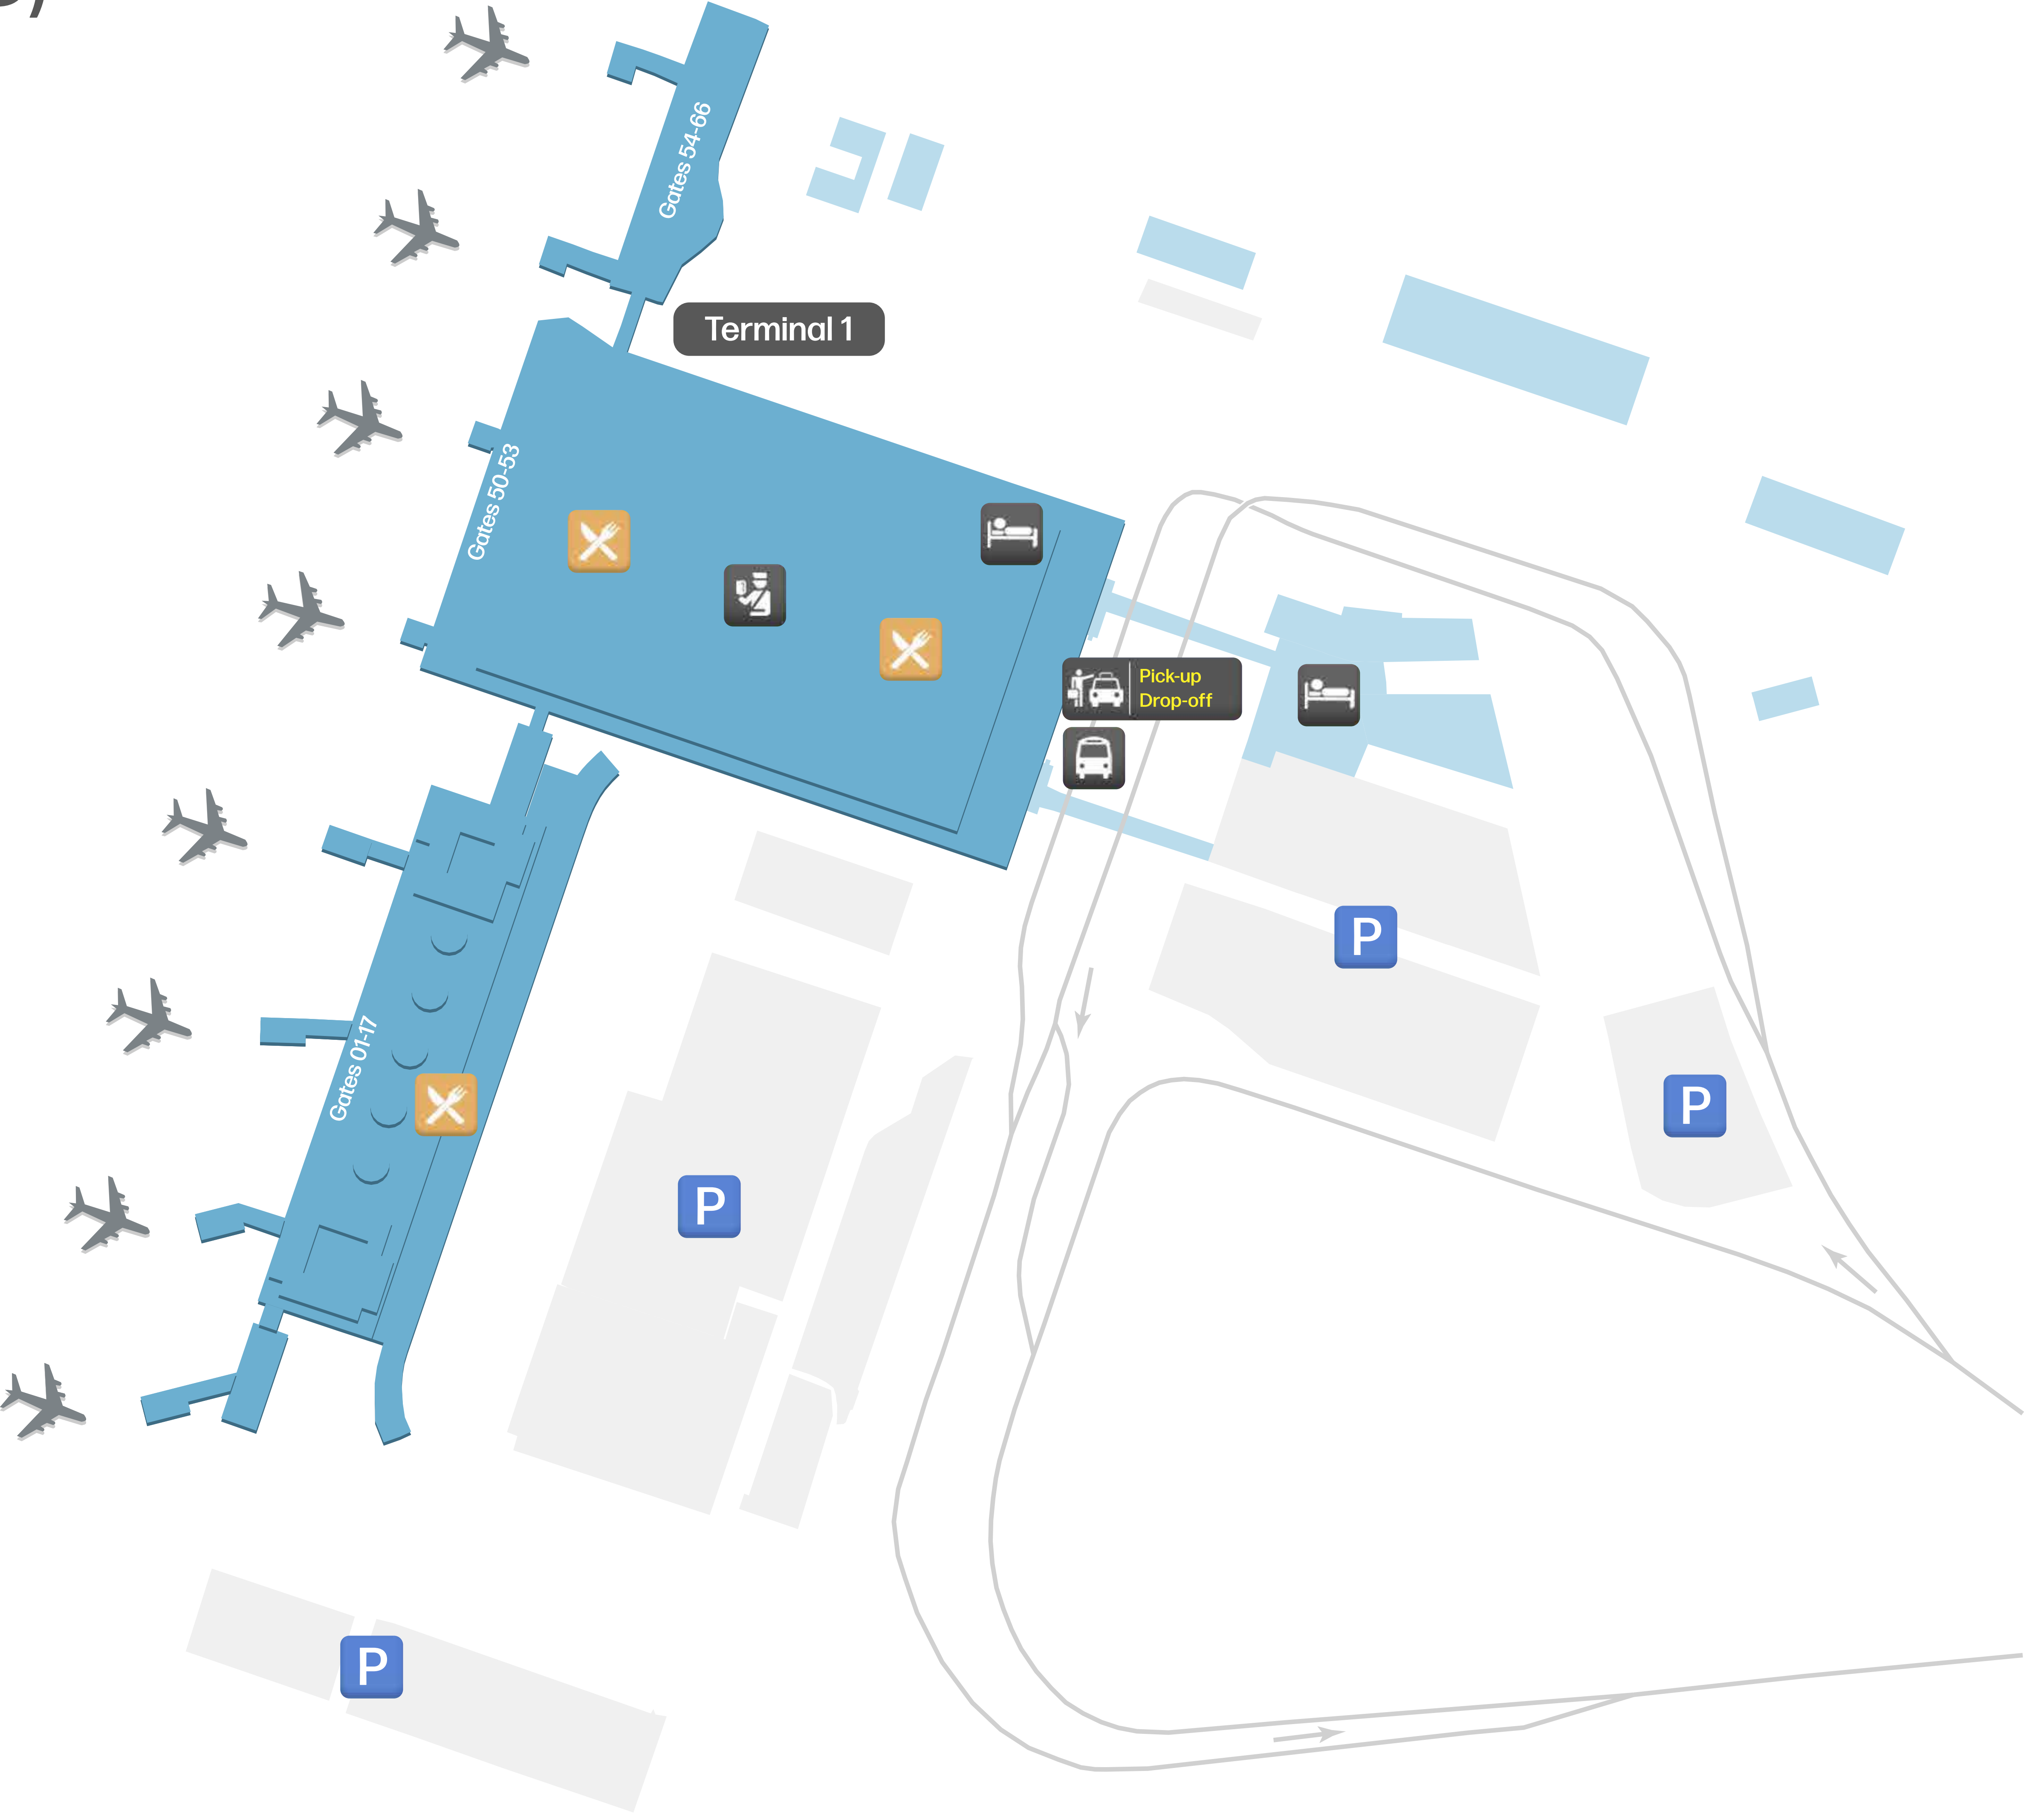

# Pulkovo Airport (LED)

[airportmaps.com](http://airportmaps.com)